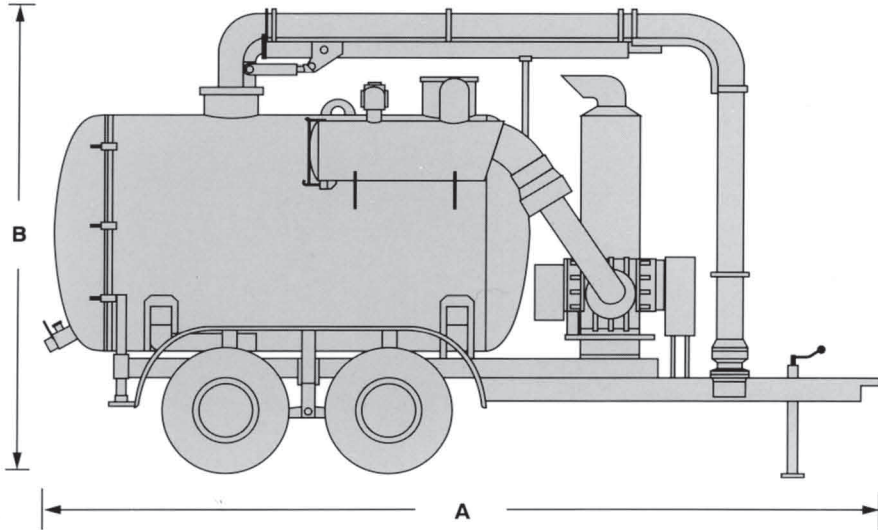

# AQUATECH JVHPD SERIES

Full-opening rear door for easy access to tank interior.

Dimensions	JV1000HPD (dumping)	
	U.S.	Metric
A. Overall length	195"	2870 mm.
B. Overall height	110"	2794 mm.
■ Overall width	90"	2286 mm.
■ Weight (Approx.)	5692 lbs.	2582 kg.
■ Axle GVW rating	14,000 lbs.	6350 kg.

## DEBRIS TANK

1/4" (6.35mm) A36 steel  
Full opening rear door  
Two 5" (127mm) liquid level  
sight eyes  
Drain 4" (101.6mm)