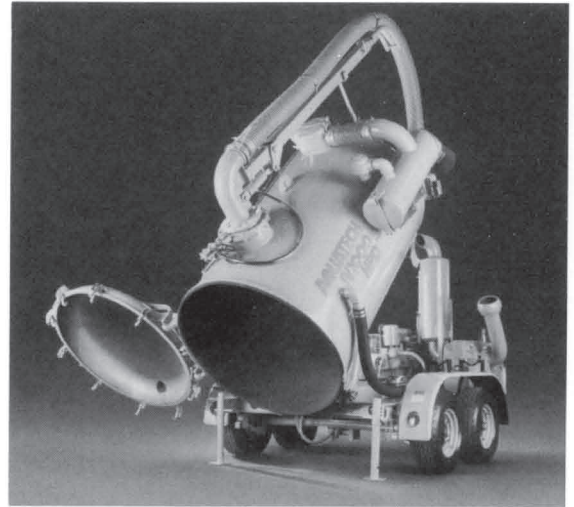

# AQUATECH JVHPD SERIES

Full-opening rear door for easy access to tank interior.

Dimensions	JV1000HPD (dumping)	
	U.S.	Metric
A. Overall length	195"	2870 mm.
B. Overall height	110"	2794 mm.
■ Overall width	90"	2286 mm.
■ Weight (Approx.)	5692 lbs.	2582 kg.
■ Axle GVW rating	14,000 lbs.	6350 kg.

## ENGINE

Air cooled 37 HP (27.59 Kw)  
Electric starter/alternator  
12 volt, 45 amp battery  
Muffler and heat shield

## VACUUM PUMP

Positive displacement exhauster  
1100 CFM (1969 cu m/hr)  
217" (5512mm) of water column  
Belt drive  
Muffler silencer  
Protected by micro filter  
Vacuum relief valve

## DEBRIS TANK

1/4" (6.35mm) A36 steel  
Full opening rear door  
Two 5" (127mm) liquid level  
sight eyes  
Drain 4" (101.6mm)