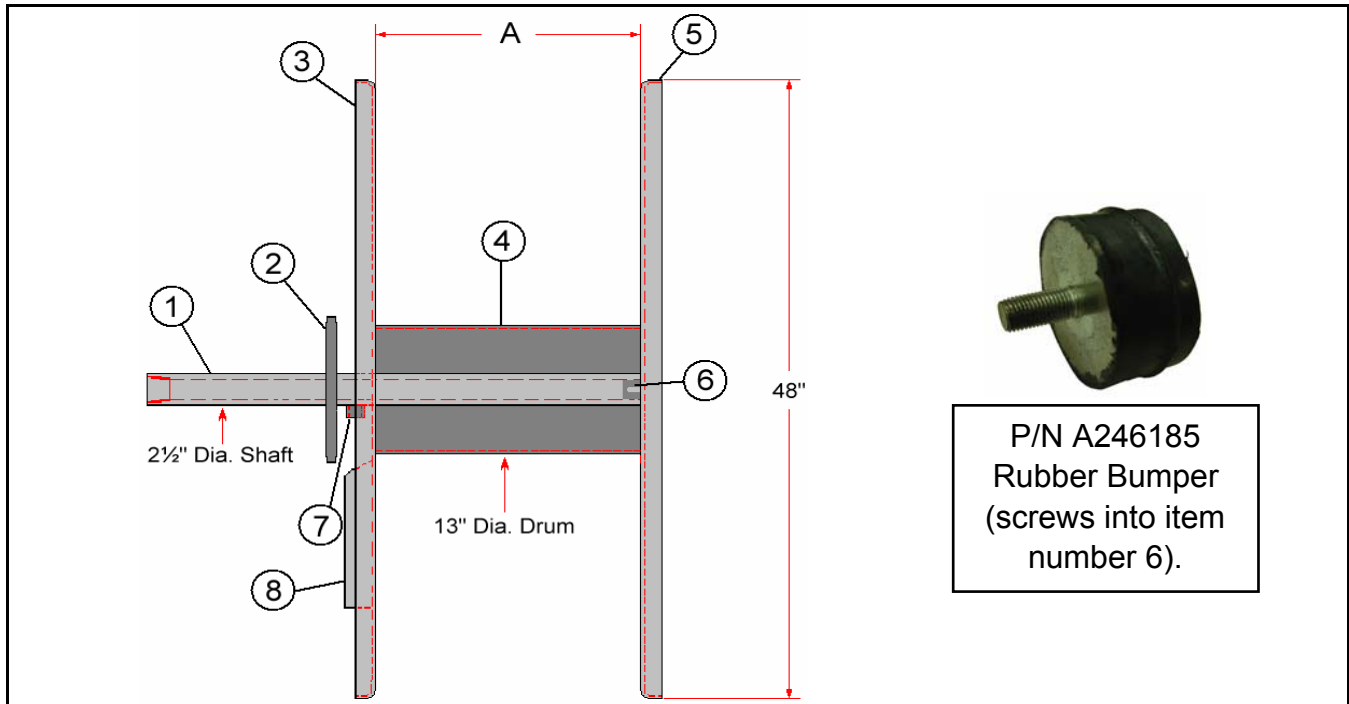

AQUATECH
PARTS BULLETIN

48" B & SJR HOSE REELS FOR 1" SEWER HOSE

P/N A246185
Rubber Bumper
(screws into item
number 6).

ITEM	CAPACITY	600'	650'	800'	800'
	WIDTH	A=13-1/8"	A=15-1/8"	A=19-1/8"	A=19-1/8"
	WHERE USED	Older Models	Older Models	Current Production	Optional Reel
DESCRIPTION	Standard Rotation	Standard Rotation	Standard Rotation	LH Rotation *	
ASSY.	Complete Reel	A240255	A240255-1	A240255-2	A240255-4
1	Axle Shaft	A240311	A242875	A242875	A242875
2	Sprocket, 45T	A160320	A160320	A160320	A160320
3	Side Plate, Sprocket Side	A240309-1	A240309-1	A240309-1	A240309-1L
4	Spool	A235692-2	A235692	A242874	A242874
5	Side Plate, Door Side	A240310-1	A240310-1	A240310-1	A240310-1
6	Axle Cap	A246187	A246187	A246187	A246187
7	Nipple	A132460	A132460	A132460	A132460
8	Hose Guide Ring	A242718	A242718	A242718	A242718

* Used on machines where the reel swing arm articulates to the left toward the street.