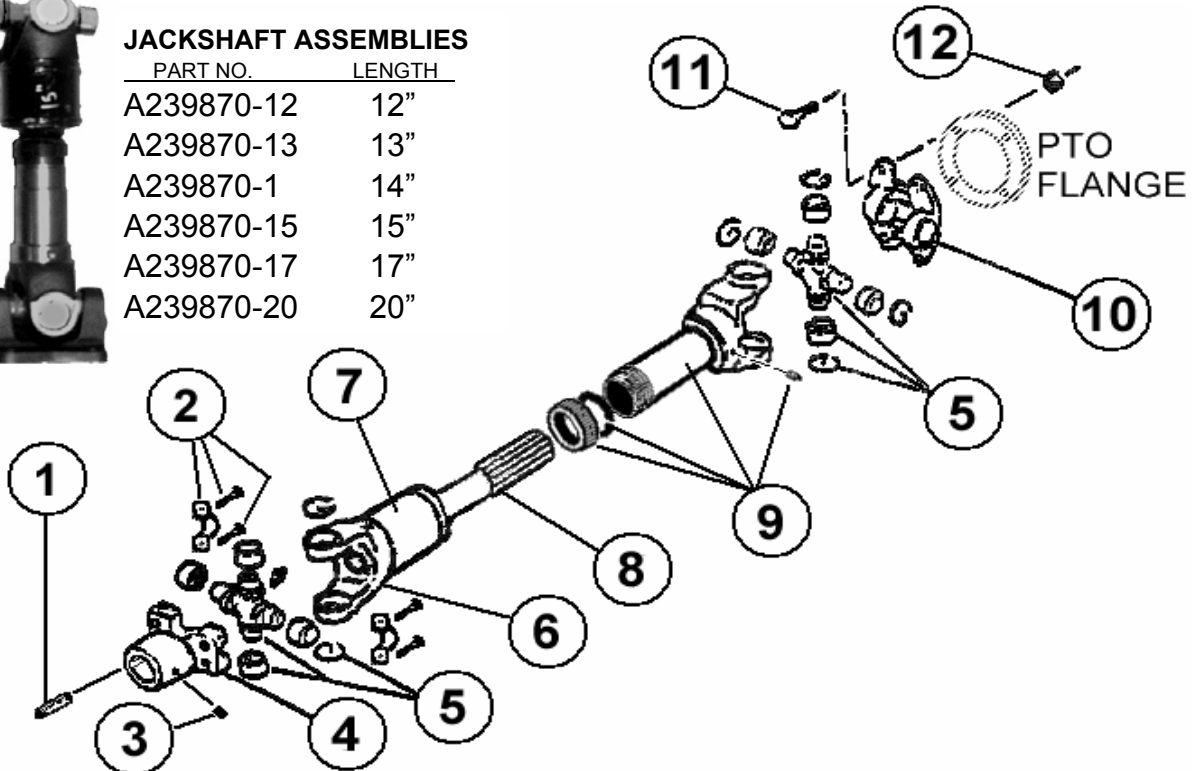

AGRI-TECH[®]

PARTS BULLETIN

PTO Jackshafts and Components

JACKSHAFT ASSEMBLIES

PART NO.	LENGTH
A239870-12	12"
A239870-13	13"
A239870-1	14"
A239870-15	15"
A239870-17	17"
A239870-20	20"

ITEM #	PART NUMBER	DESCRIPTION	QTY.
1	A234285-15	Key, 3/8" Sq. X 1-3/4"L	1
2	A161634	Strap Kit (order A161602 U-bolt Kit for older A161601 End Yoke)	1
3	A170387	Set Screw, 1/2"-20 x 1/2"	2
4	A161633	End Yoke, Strap Style (replaces A161601 U-Bolt Style End Yoke)	1
5	A161592	Cross Kit (Universal Joint)	2
6	A161593	Tube Yoke (weld on)	1
7	A236154	Tubing, 3" x.083" (specify length when ordering)	1
8	A161595	Tube Shaft (weld on)	1
9	A161594	Slip Yoke Assembly	1
10	A241767	Flange Yoke	1
11	A100545	Bolt, 14mm-2.0 x 45mm	4
12	A103327	Locknut, 14mm-2.0	4

Note: Items 1, 2, 3, 4, 11 and 12 are not included with replacement jackshaft assemblies.