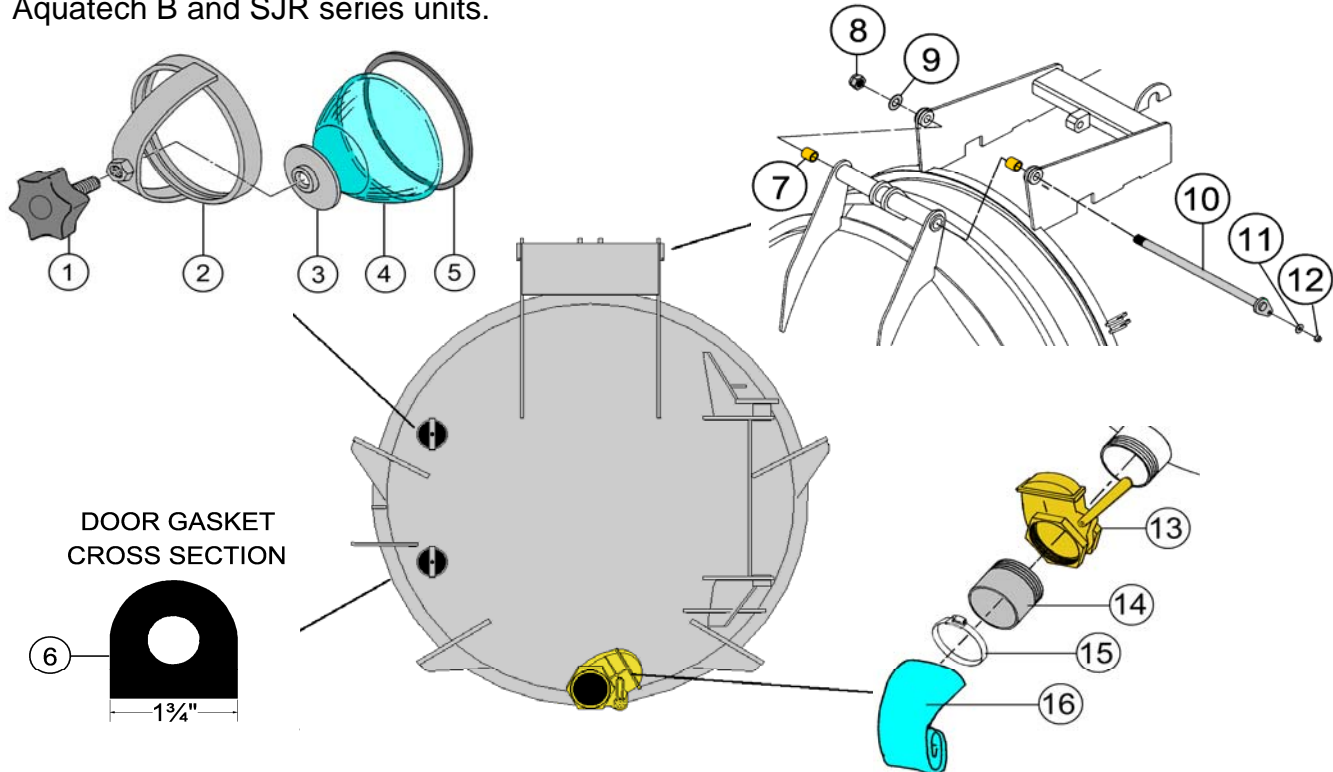

COMMON B & SJR SERIES DEBRIS TANK REAR DOOR COMPONENTS

This bulletin provides parts information for common components used on the rear door of our Aquatech B and SJR series units.

ITEM	QTY.	PART NO.	DESCRIPTION
1.	2	A153013	Hand Wheel
2.	2	A153000	Sight-eye Frame
3.	2	A153014	Pressure Pad
4.	2	A152890	Sighteye Glass
5.	2	A153012	Rubber Sight-eye Gasket
6.	1	A191100	Rear Door Gasket, 18.5'L
7.	2	A162924	Sleeve Bearing (Bushing)
8.	1	A107032	1½"-12 Castle Nut (uses 3/16" x 3" cotter pin)
9.	1	A107267	Washer
10.	1	A240683	Hinge Pin Assembly
11.	1	A107234	5/8" Washer
12.	1	A107024	5/8" Ny-Lock Nut
13.	1	A246115	6" Lever Style Gate Valve
14.	1	A238808	6" Hose Shank Nipple
15.	1	A220627	Worm Gear Clamp
16.	15'	A176086	6" Lay-Flat Hose

} Items 1 thru 5
 A153007 Sight Eye Assy.
 (2 used per door)