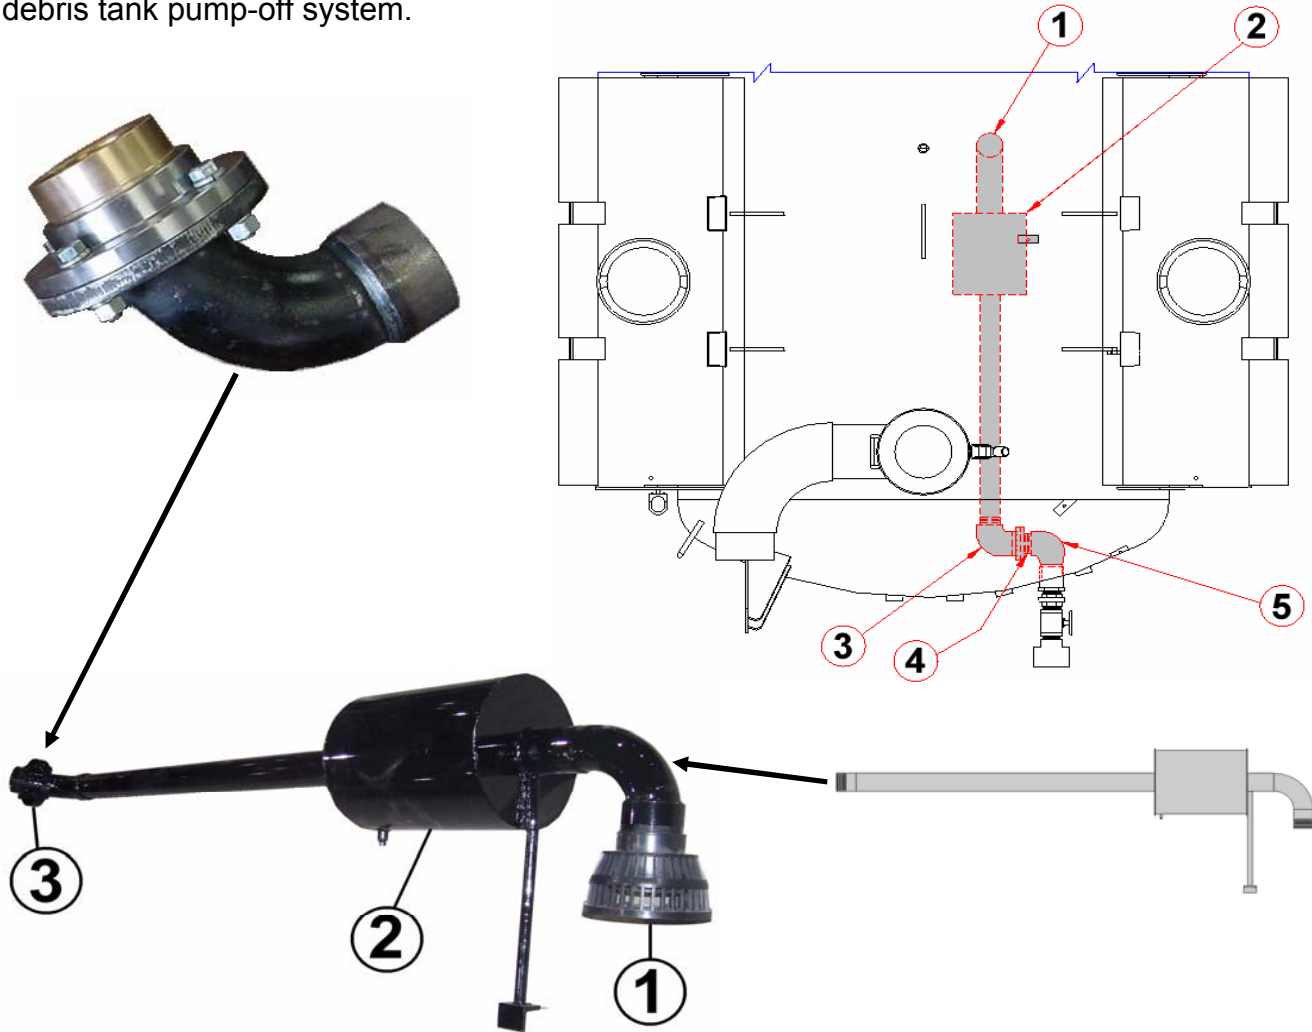

AQUATECH PARTS BULLETIN

For your convenience, here is a parts listing for the internal components of the optional debris tank pump-off system.

ITEM	PART NUMBER	DESCRIPTION
1	A220701	Plastic Inlet Strainer
2	A238399	Floating Suction Arm
3	A154226	2½"NPT 90° Swivel Elbow Assembly
4	A141210	2½"NPT Close Nipple
5	A142000	2½"NPT 90° Street Elbow