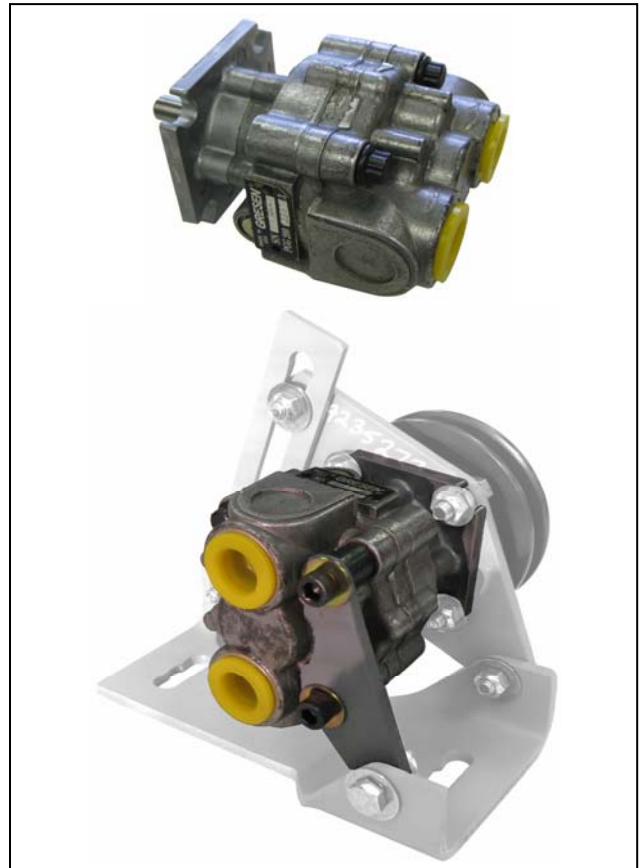

AQUATECH

PARTS BULLETIN

Many older Aquatech SJ600E Trailer Jetters utilized the A110165 (MTE C205L-2705) hydraulic pump pictured below left. This pump is obsolete (no longer available). If you get a call for this pump you will have to order part number A110165-RETRO which includes a Gresen hydraulic pump and the necessary bracket and hardware to mount it.

OLD MTE HYDRAULIC PUMP

GRESEN REPLACEMENT

P/N A110165-RETRO - Retrofit Kit Contents

QTY	PART NUMBER	DESCRIPTION
1	A000048	Gresen Hydraulic Pump
1	A235274-1	Rear Mounting Bracket
2	A238048	Spacers
2	23826	Socket Head Cap Screws, 5/16" x 2.5"