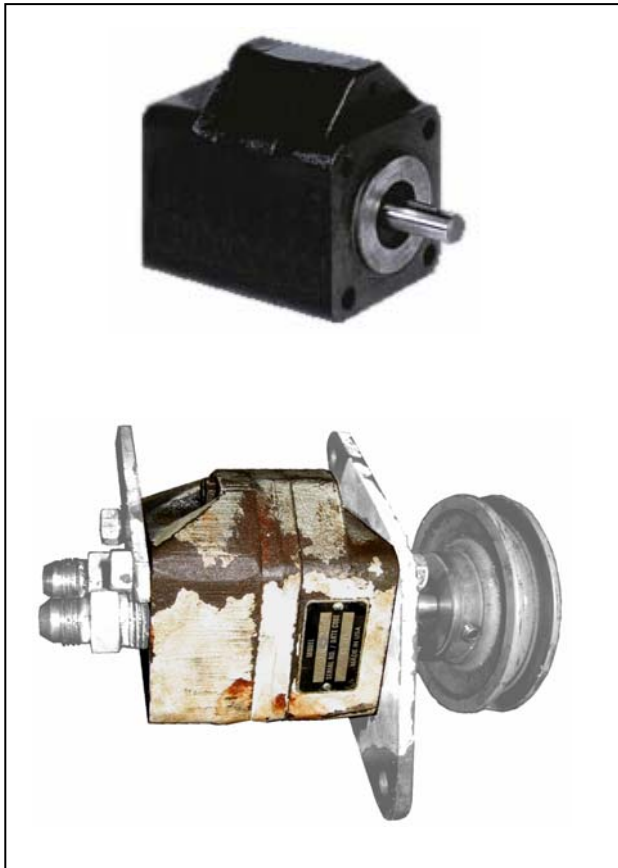

AQUATECH

PARTS BULLETIN

Many older Aquatech SJ600E Trailer Jetters utilized the A110165 (MTE C205L-2705) hydraulic pump pictured below left. This pump is obsolete (no longer available). If you get a call for this pump you will have to order part number A110165-RETRO which includes a Gresen hydraulic pump and the necessary bracket and hardware to mount it.

OLD MTE HYDRAULIC PUMP

GRESEN REPLACEMENT

P/N A110165-RETRO - Retrofit Kit Contents

QTY	PART NUMBER	DESCRIPTION
1	A000048	Gresen Hydraulic Pump
1	A235274-1	Rear Mounting Bracket
2	A238048	Spacers
2	23826	Socket Head Cap Screws, 5/16" x 2.5"