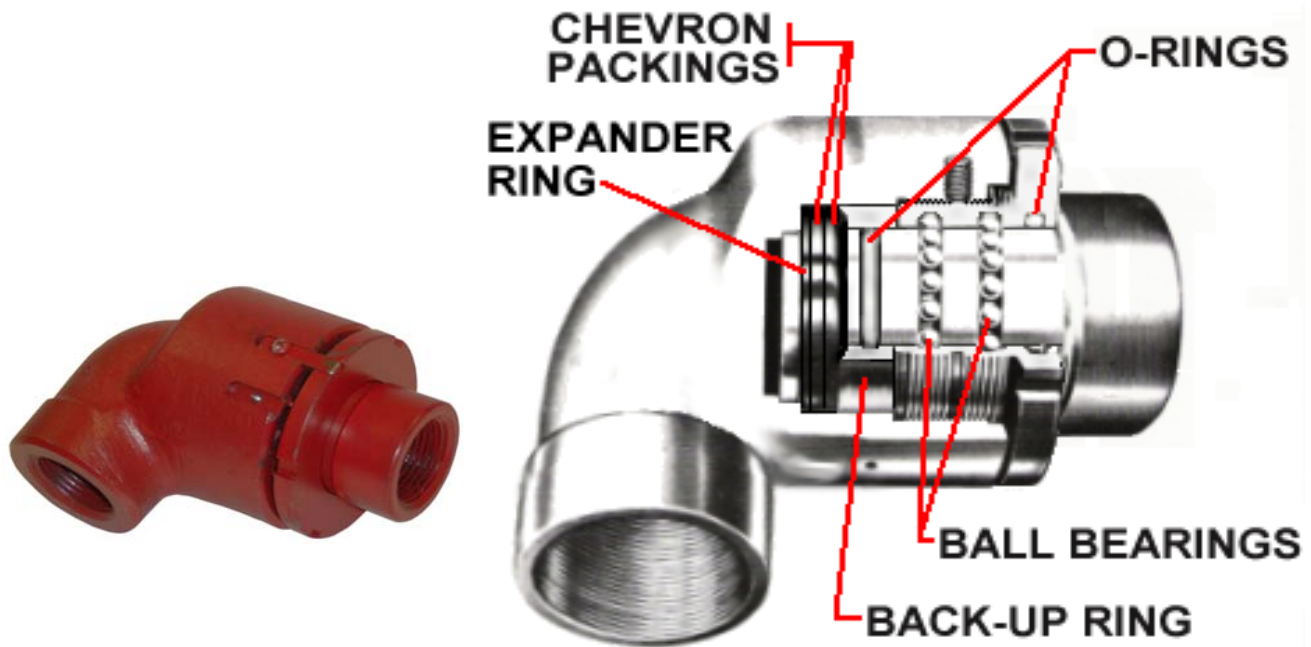

AQUATECH

PARTS BULLETIN

This is an informational bulletin providing parts information for the cast iron reel swivel found on our various models of jetters.

NPT Size	3/4"	1"	1-1/4"
Part No.	A130729	J-2405-2	A130727-1
Seal Kit (Chevron Packings, Expander Ring & O-rings)	TBA	J-2405-2K	A130727-1-KIT
Bearing Kit (Ball Bearings)	TBA	J-2405-2BK	A130727-1-BB
Back-up Ring	TBA	J-2405-2BR	TBA

NOTE: For more information on the 1-1/4" swivel, see Parts Bulletin AQPБ-102