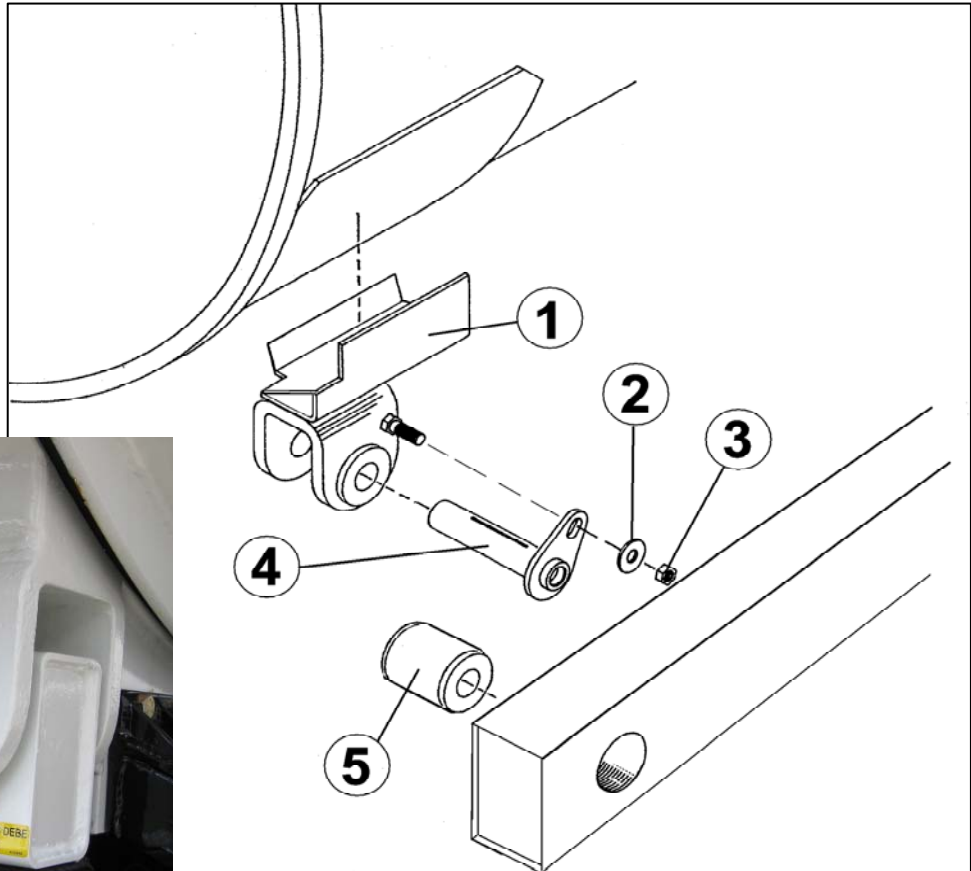

AQUATECH
PARTS BULLETIN

For your convenience, here is a parts listing for the tank hinge components on our Aquatech B-series machines. They are also used on X-Vac trucks and Ultravac Dry Vac units.

ITEM	PART NUMBER	DESCRIPTION
1	A243794	Tank Hinge Assembly - RH
	A243795	Tank Hinge Assembly - LH
2	A107234	5/8" Plated Washer
3	A107024	5/8"-11 Lock Nut
4	A153730	Hinge Pin Assembly
5	A241081	Tank Pivot Bushing (Rear Trunnion)